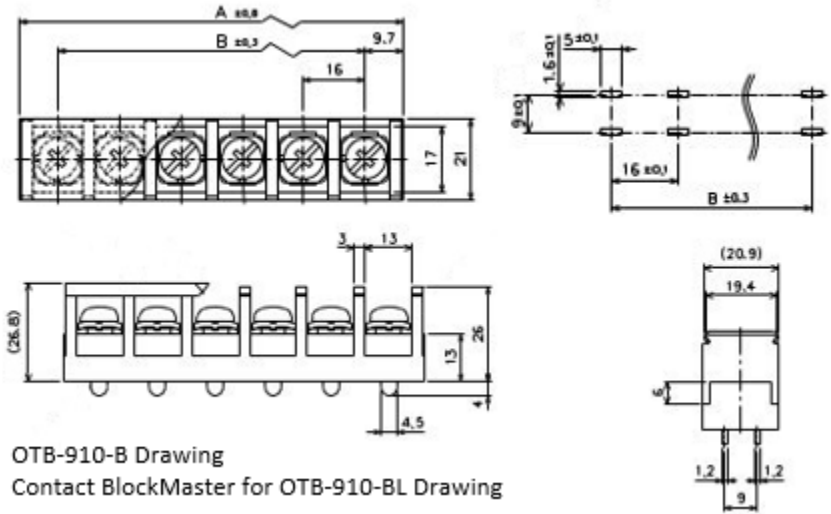

OTB-910-BL

Poles	1	2	3	4	5	6	7	8	9	10	11	12
Dimension A	X	35.4mm (1.39")	51.4mm (2.02")	67.4mm (2.65")	83.4mm (3.28")	99.4mm (3.91")	115.4mm (4.54")	131.4mm (5.17")	147.4mm (5.80")	163.4mm (6.43")	179.4mm (7.06")	195.4mm (7.69")
Dimension B	X	16mm (.629")	32mm (1.29")	48mm (1.88")	64mm (2.51")	80mm (3.14")	96mm (3.77")	112mm (4.40")	128mm (5.03")	144mm (5.66")	160mm (6.29")	176mm (6.92")